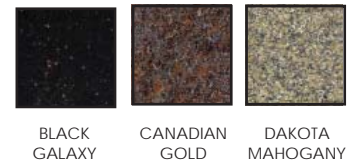

ASADI WINEBAR PREMIUM VENEER OPTIONS

FINISH OPTIONS

ASADI WINEBAR HARDWARE SET OPTIONS

ASADI WINE BAR COUNTER TOP OPTIONS

MARBLE

SANDSTONE

GRANITE

LIFESTYLE VIEW