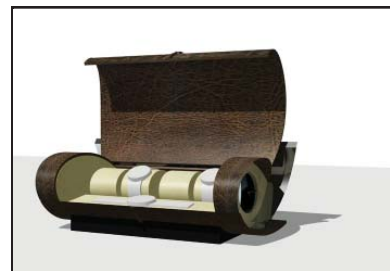

ASADI WINEBAR

ASADI WINEBAR

LA VIBORA CIGAR TOWER
(HUMIDOR)

CONCEPT DESIGN:
SCARAB WATCH CASE

DESCRIPTION

The Asadi Wine Bar is an elegant, climate controlled wine cabinet and side bar combination. Simple architectural lines and beautiful proportions make the Asadi Wine Bar a perfect showcase for the finest collection of wine & spirits.

The spirit of the wine cabinet component is expressed through scalloped racks adorned with decorative buttons for a nicely dressed appearance. Cabinet down lights help reinforce the subtle artistic expression of this powerful piece. The side bar is a great compliment to the wine cabinet with its Travertine counter and hanging glass rack accented by a linear light slot. Storage is provided in the base of the side bar with a concealed, sliding drawer for accessories or literature. The vertical side drawer is a linear refuse bin for fruit slices or discarded corks.

Designed as the Asadi Side Bar and Asadi Wine Cabinet combined, the Asadi Wine Bar can be ordered both left-handed, right handed or with the wine cabinet flanked by side bars on either side (inquire about other custom configurations).

VIEW

DIMENSIONS

ASADI WINEBAR - FRONT VIEW

ASADI WINEBAR - SIDE VIEW

PRICING

SPECIFICATIONS

PRICE

\$20 000 STANDAR VENEER (AS SHOWN)