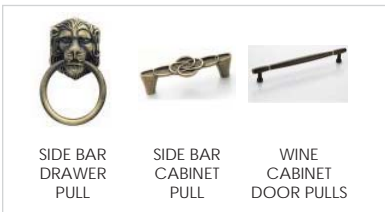

The spirit of the wine cabinet component is expressed through scalloped racks adorned with decorative buttons for a nicely dressed appearance. Cabinet down lights help reinforce the subtle artistic expression of this powerful piece. The side bar is a great compliment to the wine cabinet with its Travertine counter and hanging glass rack accented by a linear light slot. Storage is provided in the base of the side bar with a concealed, sliding drawer for accessories or literature. The vertical side drawer is a linear refuse bin for fruit slices or discarded corks.

Designed as the Asadi Side Bar and Asadi Wine Cabinet combined, the Asadi Wine Bar can be ordered both left-handed, right handed or with the wine cabinet flanked by side bars on either side (inquire about other custom configurations).

\$22 000 PREMIUM VENEER

ASADI WINE BAR MATERIALS AS SHOWN
CHERRY VENEER, PREFERRED HARDWARE SET, PREFERRED TRAVERTINE COUNTER TOP

ASADI WINE BAR DIMENSIONS
7'-0"H x 6'-7"W x 1'-9"D

VENEER OPTIONS

ASADI WINEBAR STANDARD VENEER OPTIONS

ASADI WINEBAR PREMIUM VENEER OPTIONS

FINISH OPTIONS

ASADI WINEBAR HARDWARE SET OPTIONS

ASADI WINE BAR COUNTER TOP OPTIONS

MARBLE

SANDSTONE

GRANITE

LIFESTYLE VIEW