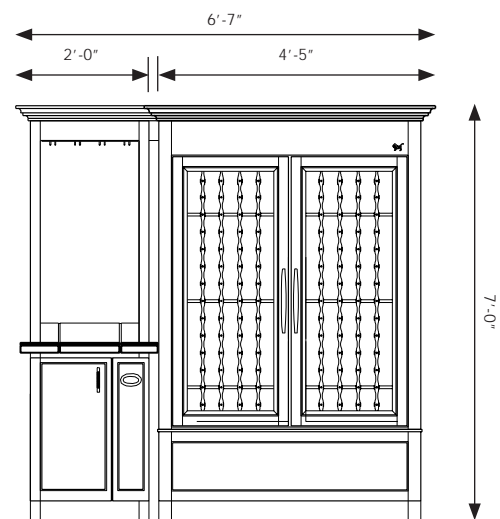

ASADI WINEBAR

ASADI WINEBAR

LA VIBORA CIGAR TOWER
(HUMIDOR)

CONCEPT DESIGN:
SCARAB WATCH CASE

DESCRIPTION

The Asadi Wine Bar is an elegant, climate controlled wine cabinet and side bar combination. Simple architectural lines and beautiful proportions make the Asadi Wine Bar a perfect showcase for the finest collection of wine & spirits.

The spirit of the wine cabinet component is expressed through scalloped racks adorned with decorative buttons for a nicely dressed appearance. Cabinet down lights help reinforce the subtle artistic expression of this powerful piece. The side bar is a great compliment to the wine cabinet with its Travertine counter and hanging glass rack accented by a linear light slot. Storage is provided in the base of the side bar with a concealed, sliding drawer for accessories or literature. The vertical side drawer is a linear refuse bin for fruit slices or discarded corks.

Designed as the Asadi Side Bar and Asadi Wine Cabinet combined, the Asadi Wine Bar can be ordered both left-handed, right handed or with the wine cabinet flanked by side bars on either side (inquire about other custom configurations).

VIEW

DIMENSIONS

ASADI WINEBAR - FRONT VIEW

ASADI WINEBAR - SIDE VIEW

PRICING

SPECIFICATIONS

PRICE

\$20 000 STANDAR VENEER (AS SHOWN)