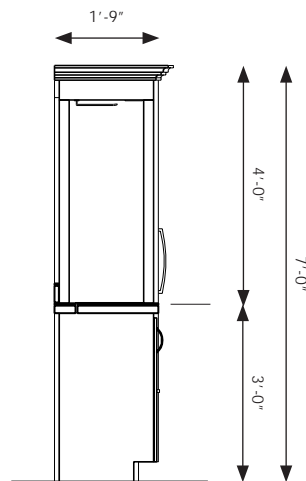

The spirit of the wine cabinet component is expressed through scalloped racks adorned with decorative buttons for a nicely dressed appearance. Cabinet down lights help reinforce the subtle artistic expression of this powerful piece. The side bar is a great compliment to the wine cabinet with its Travertine counter and hanging glass rack accented by a linear light slot. Storage is provided in the base of the side bar with a concealed, sliding drawer for accessories or literature. The vertical side drawer is a linear refuse bin for fruit slices or discarded corks.

Designed as the Asadi Side Bar and Asadi Wine Cabinet combined, the Asadi Wine Bar can be ordered both left-handed, right handed or with the wine cabinet flanked by side bars on either side (inquire about other custom configurations).

VIEW

DIMENSIONS

ASADI WINEBAR - FRONT VIEW

ASADI WINEBAR - SIDE VIEW

PRICING

SPECIFICATIONS

PRICE

\$20 000 STANDAR VENEER (AS SHOWN)

\$22 000 PREMIUM VENEER

ASADI WINE BAR MATERIALS AS SHOWN
CHERRY VENEER, PREFERRED HARDWARE SET, PREFERRED TRAVERTINE COUNTER TOP

ASADI WINE BAR DIMENSIONS
7'-0"H x 6'-7"W x 1'-9"D

VENEER OPTIONS

ASADI WINEBAR STANDARD VENEER OPTIONS