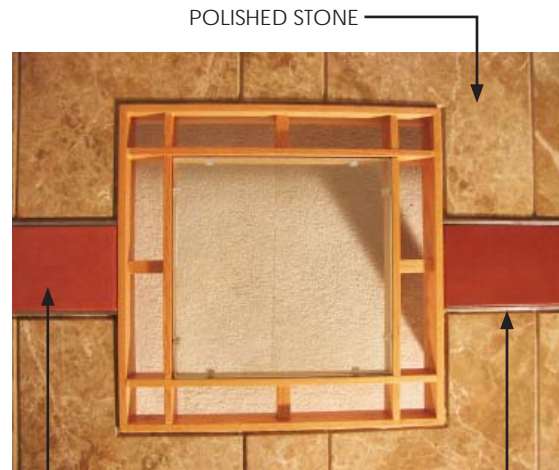

WALNUT

CHERRY

LEATHER INLAY OPTIONS

RED

CREAM

BLACK

POLISHED STONE

LEATHER INLAY