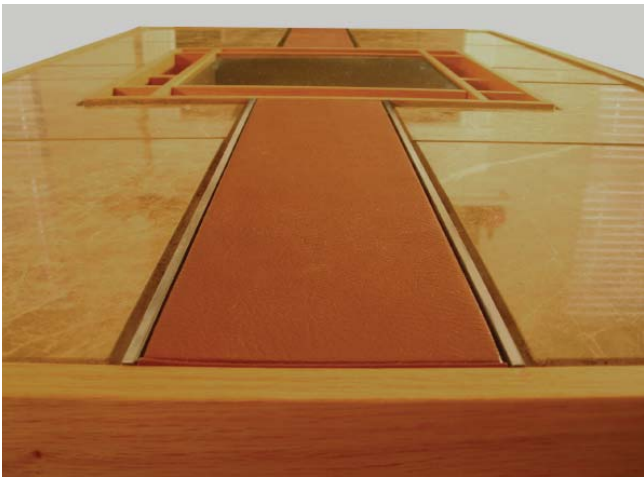

LEATHER INLAY DETAIL