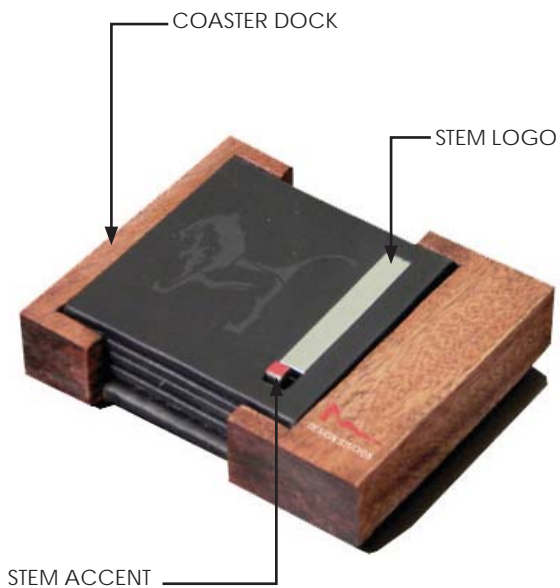

DESCRIPTION

The Asadi Coasters & Coaster Dock is a simple yet dynamic block of drink coasters proudly displaying the Asadi logo. Durable finish and refined detail links the coaster dock to the Asadi Wine Bar and other Asadi brand items, complete the set and acquire the entire line of products.

A-3

PRICING

PRICE

\$80

OPTIONS

ASADI DOCK OPTIONS

MAHOGANY

WENGE

ZEBRAWOOD

ASADI COASTERS STEM LOGO OPTIONS

BLACK

RED

ACCESSORIES SUITE
A-3

SPECIFICATIONS

ASADI COASTERS & DOCK DIMENSIONS: (DOCK)

5" H x 6" L x 1 1/4" D (DOCK)

4" L x 4" W (COASTERS)

ASADI COASTERS & DOCK MATERIALS:

As shown

MAHOGANY DOCK, BLACK STEM LOGO

LIFESTYLE VIEW

VIEW

VIEW