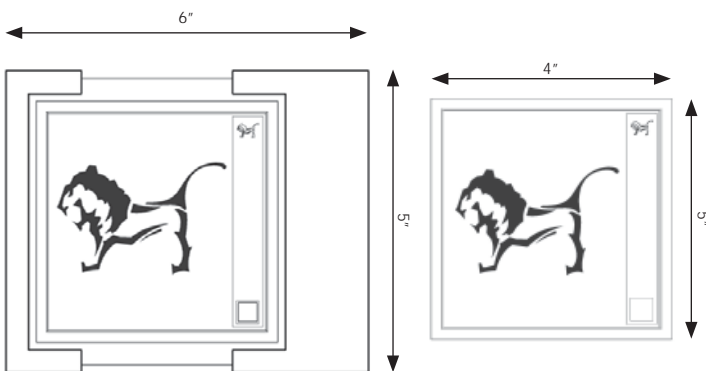

Use the coasters and coaster dock to protect the table top surface or give it as a gift. Refined details and simplicity allows the coaster dock stand as a table top accessory and a functional tool to enjoy beverages. Staying true to the desire to create pieces you want to touch, the coasters and coaster dock has a variety of textures to excite the senses.

VIEW

PLAN VIEW

DIMENSIONS

DOCK PLAN VIEW

COASTER PLAN VIEW

DOCK ELEVATION

COASTERS

ACCESSORIES SUITE

ZEBRAWOOD

ASADI COASTERS STEM LOGO OPTIONS

BLACK

RED

ACCESSORIES SUITE
A-3

SPECIFICATIONS

ASADI COASTERS & DOCK DIMENSIONS: (DOCK)

5" H x 6" L x 1 1/4" D (DOCK)