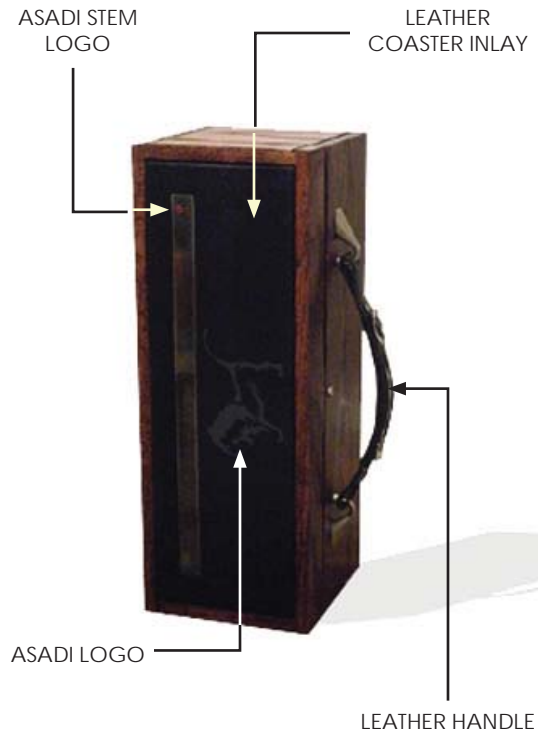

## DESCRIPTION

The Asadi Wine Bottle Carrying Case is a nice alternative to transporting single bottles while also serving as a gift option for wine lovers. The carrying case has everything you will need to enjoy a nice bottle of wine away from home with a foil cutter, corkscrew and bottle topper carefully held on the inside face of the case lid.

### ASADI WINE BOTTLE CARRYING CASE STEM LOGO OPTIONS

BLACK

RED

## SPECIFICATIONS

**WALNUT & OSTRICH SKIN MIRROR DIMENSIONS:**  
1'-2 1/2" H x 6" W x 6" D

**WALNUT & OSTRICH SKIN MIRROR MATERIALS:**  
*As shown*

OAK BOX, BLACK STEM LOGO

ACCESSORIES SUITE  
A-2

LIFESTYLE VIEW

DISPLAY VIEW

STORAGE VIEW

CLOSED VIEW