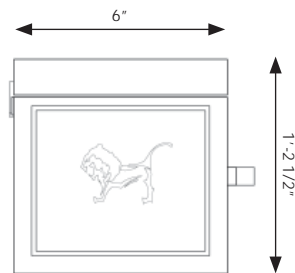

FRONT VIEW

OPEN CASE VIEW

## DIMENSIONS

PLAN VIEW

END VIEW

OPEN CASE DISPLAY VIEW

ACCESSORIES SUITE

A-2

## SPECIFICATIONS

**WALNUT & OSTRICH SKIN MIRROR DIMENSIONS:**  
1'-2 1/2" H x 6" W x 6" D

**WALNUT & OSTRICH SKIN MIRROR MATERIALS:**  
*As shown*

OAK BOX, BLACK STEM LOGO

ACCESSORIES SUITE  
A-2

LIFESTYLE VIEW