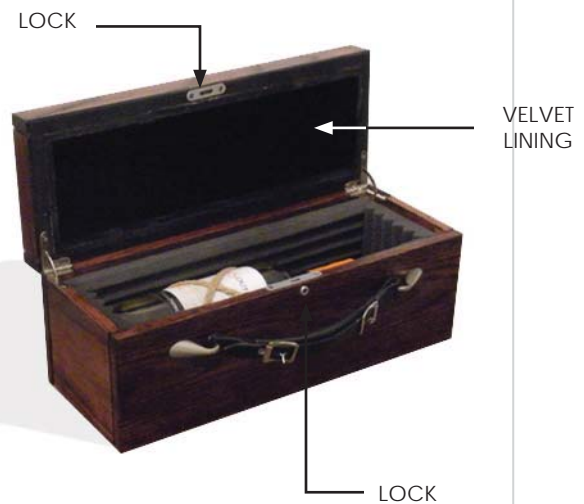

## DESCRIPTION

The Asadi Wine Bottle Carrying Case is a nice alternative to transporting single bottles while also serving as a gift option for wine lovers. The carrying case has everything you will need to enjoy a nice bottle of wine away from home with a foil cutter, corkscrew and bottle topper carefully held on the inside face of the case lid.

## SPECIFICATIONS

**WALNUT & OSTRICH SKIN MIRROR DIMENSIONS:**  
1'-2 1/2" H x 6" W x 6" D

**WALNUT & OSTRICH SKIN MIRROR MATERIALS:**  
*As shown*

OAK BOX, BLACK STEM LOGO

ACCESSORIES SUITE  
A-2

LIFESTYLE VIEW

DISPLAY VIEW

STORAGE VIEW

CLOSED VIEW