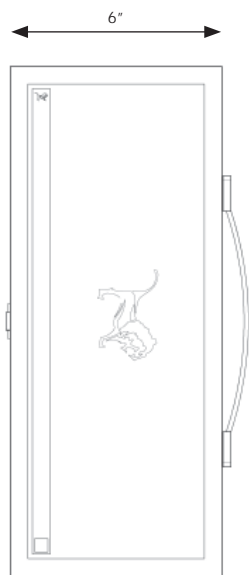

In addition to being an elegant vessel for bottle transportation, the Asadi Wine Bottle Carrying Case can be used as an impromptu table top able to display a bottle and two wine glasses. Take the carrying case on a picnic, show at the park or to a friend's house and all its features will be at your disposal.

FRONT VIEW

OPEN CASE VIEW

## DIMENSIONS

PLAN VIEW

END VIEW

OPEN CASE DISPLAY VIEW

ACCESSORIES SUITE

A-2

## SPECIFICATIONS

**WALNUT & OSTRICH SKIN MIRROR DIMENSIONS:**  
1'-2 1/2" H x 6" W x 6" D

**WALNUT & OSTRICH SKIN MIRROR MATERIALS:**  
*As shown*

OAK BOX, BLACK STEM LOGO

ACCESSORIES SUITE  
A-2

LIFESTYLE VIEW